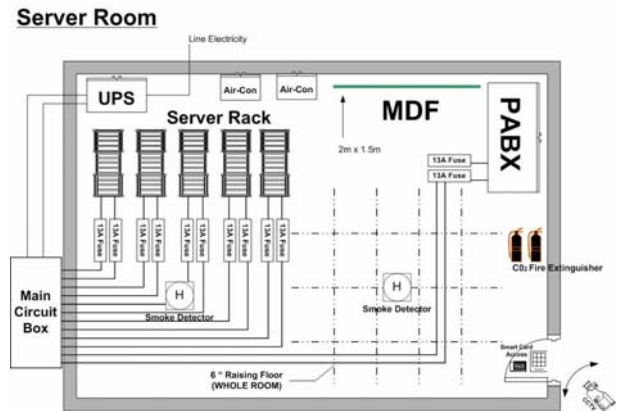

Network Cabling

VHSoft provides services on designing, supplying & installing of network cabling, which includes:

- Capacity planning, Resilience cable type, optical fibre, Cat 6, Cat5e, Video, Voice, etc.
- Building's Vertical Cabling System – Floor to Floor
- Building's Horizontal Cabling System – Floor to Outlets
- Extensional Cabling – Building to Building

Server Room & Computer Hardware Equipment

VHSoft is capable of constructing a server room that accords with international standards, for instance, ISO27001, which includes:

- Network & Computer Hardware Equipment
- Raising Floor
- Air-conditioning
- UPS
- Fire Distinguisher
- Equipment Rack
- Access Control