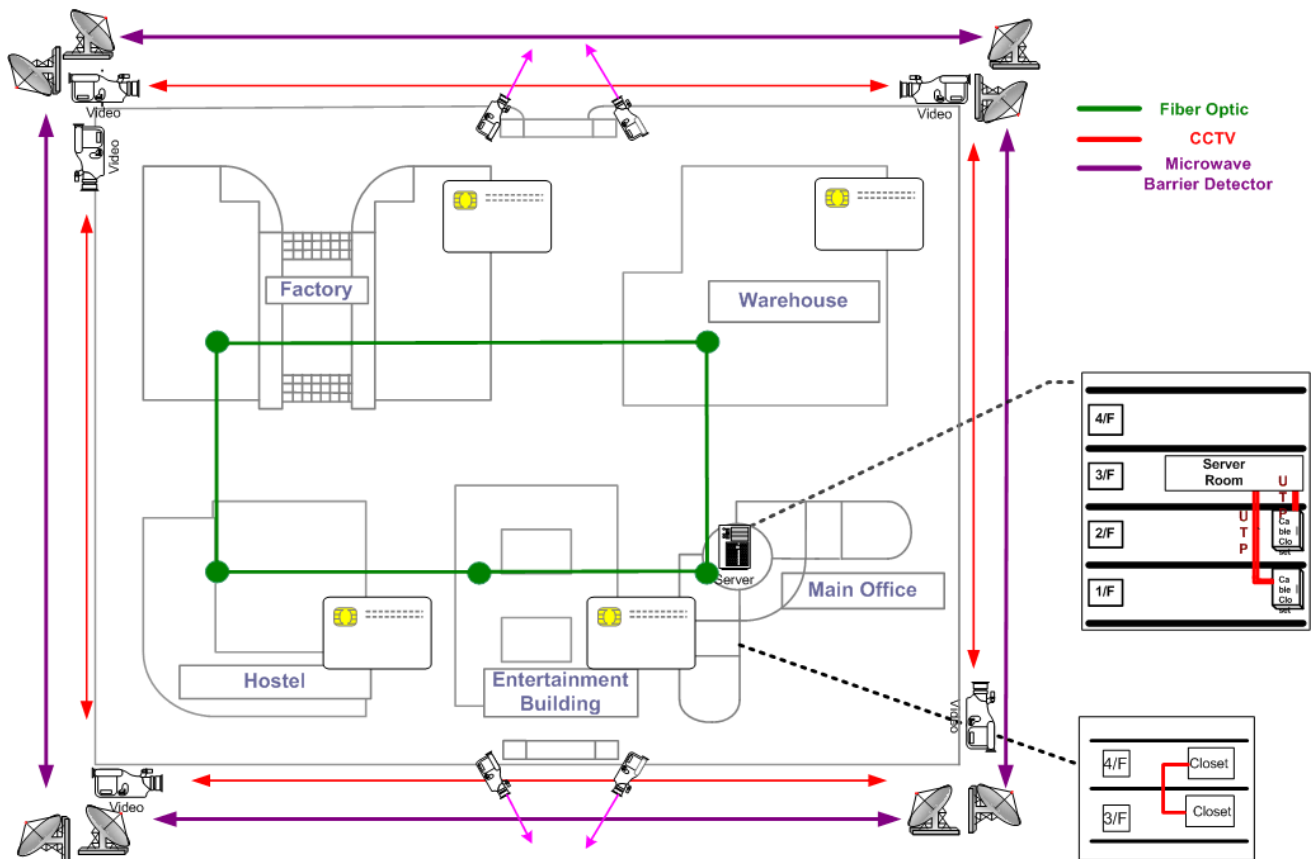

VH System Integration

VH System Integration is a comprehensive and flexible service with the provision of computer and network equipment; network infrastructure with system integration and implementation.

Why VHSOft ?

- **Strong Financial & Construction Background** – Wholly owned subsidiary of Yau Lee Holdings Limited [0406], a prominent builder of the region
- **Full PRC Support & Resources** – With branch offices in major cities of China
- **Good Partnership** – Well connection with numerous integration partners in PRC & Hong Kong
- **System Know-how** – A strong mix of construction, IT and academic professional
- **Project Management Skill** – Strong experience in managing different kinds of construction IT projects

What do we provide?

- Network Cabling
- Server Room & Computer Hardware Equipment
- Telephone System
- CCTV
- Smart Card
- Office IT Consultation Service
- VOIP
- VPN

Overall Deliverables